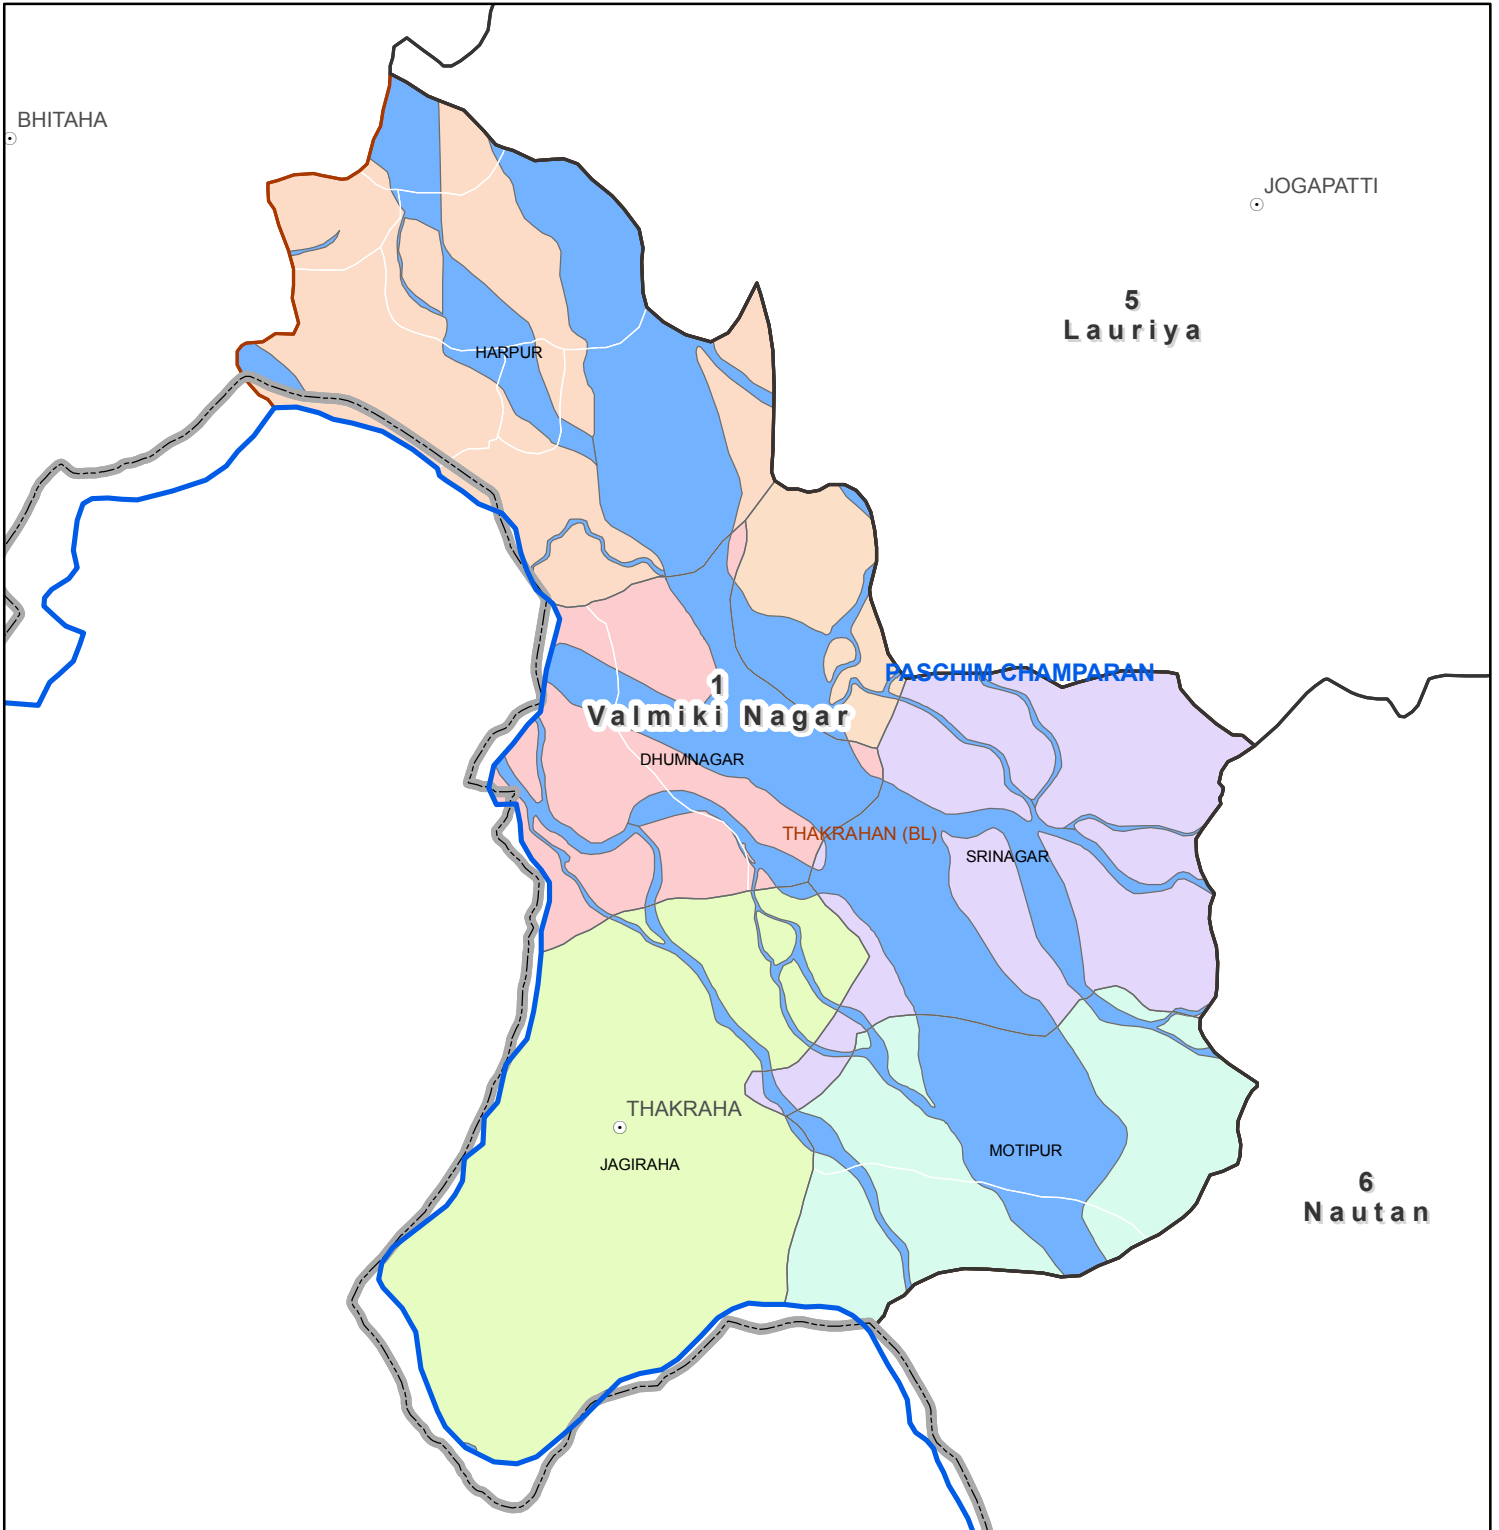

Block map
 State : BIHAR
 District : PACHIM CHAMPARAN
 Block Name : THAKRAHAN

Map Compiled by NIC

Legend

- | | | |
|------------------------|--------------------|------------------|
| District Head Quarters | AC Boundary | Railway |
| Sub district hqrs | Block boundary | National Highway |
| District Boundary | Panchayat Boundary | Other road |
| State Boundary | Village boundary | River |