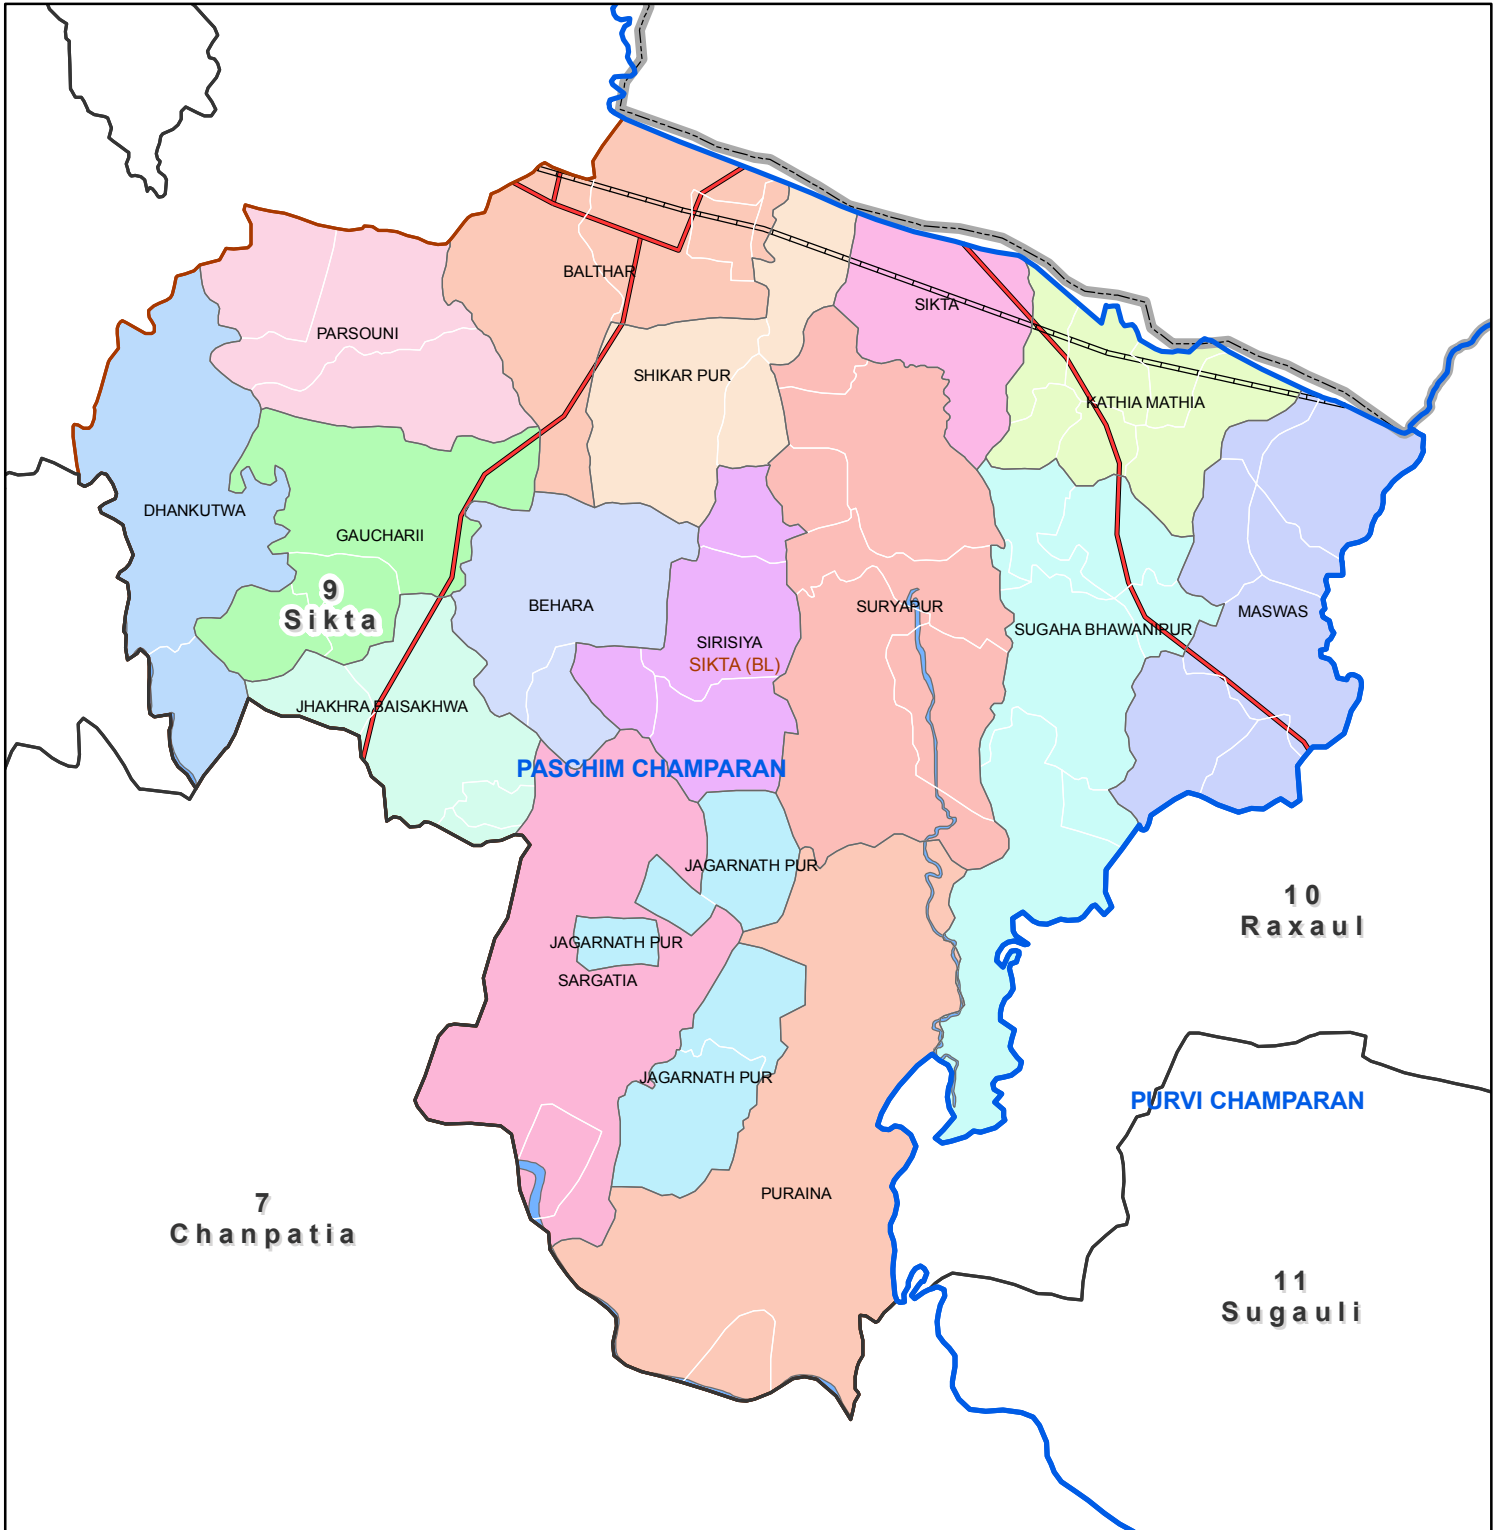

Block map
 State : BIHAR
 District : PACHIM CHAMPARAN
 Block Name : SIKTA

0 0.5 1 2
 Kilometers

Map Compiled by NIC

Legend

- | | | |
|------------------------|--------------------|------------------|
| District Head Quarters | AC Boundary | Railway |
| Sub district hqrs | Block boundary | National Highway |
| District Boundary | Panchayat Boundary | Other road |
| State Boundary | Village boundary | River |