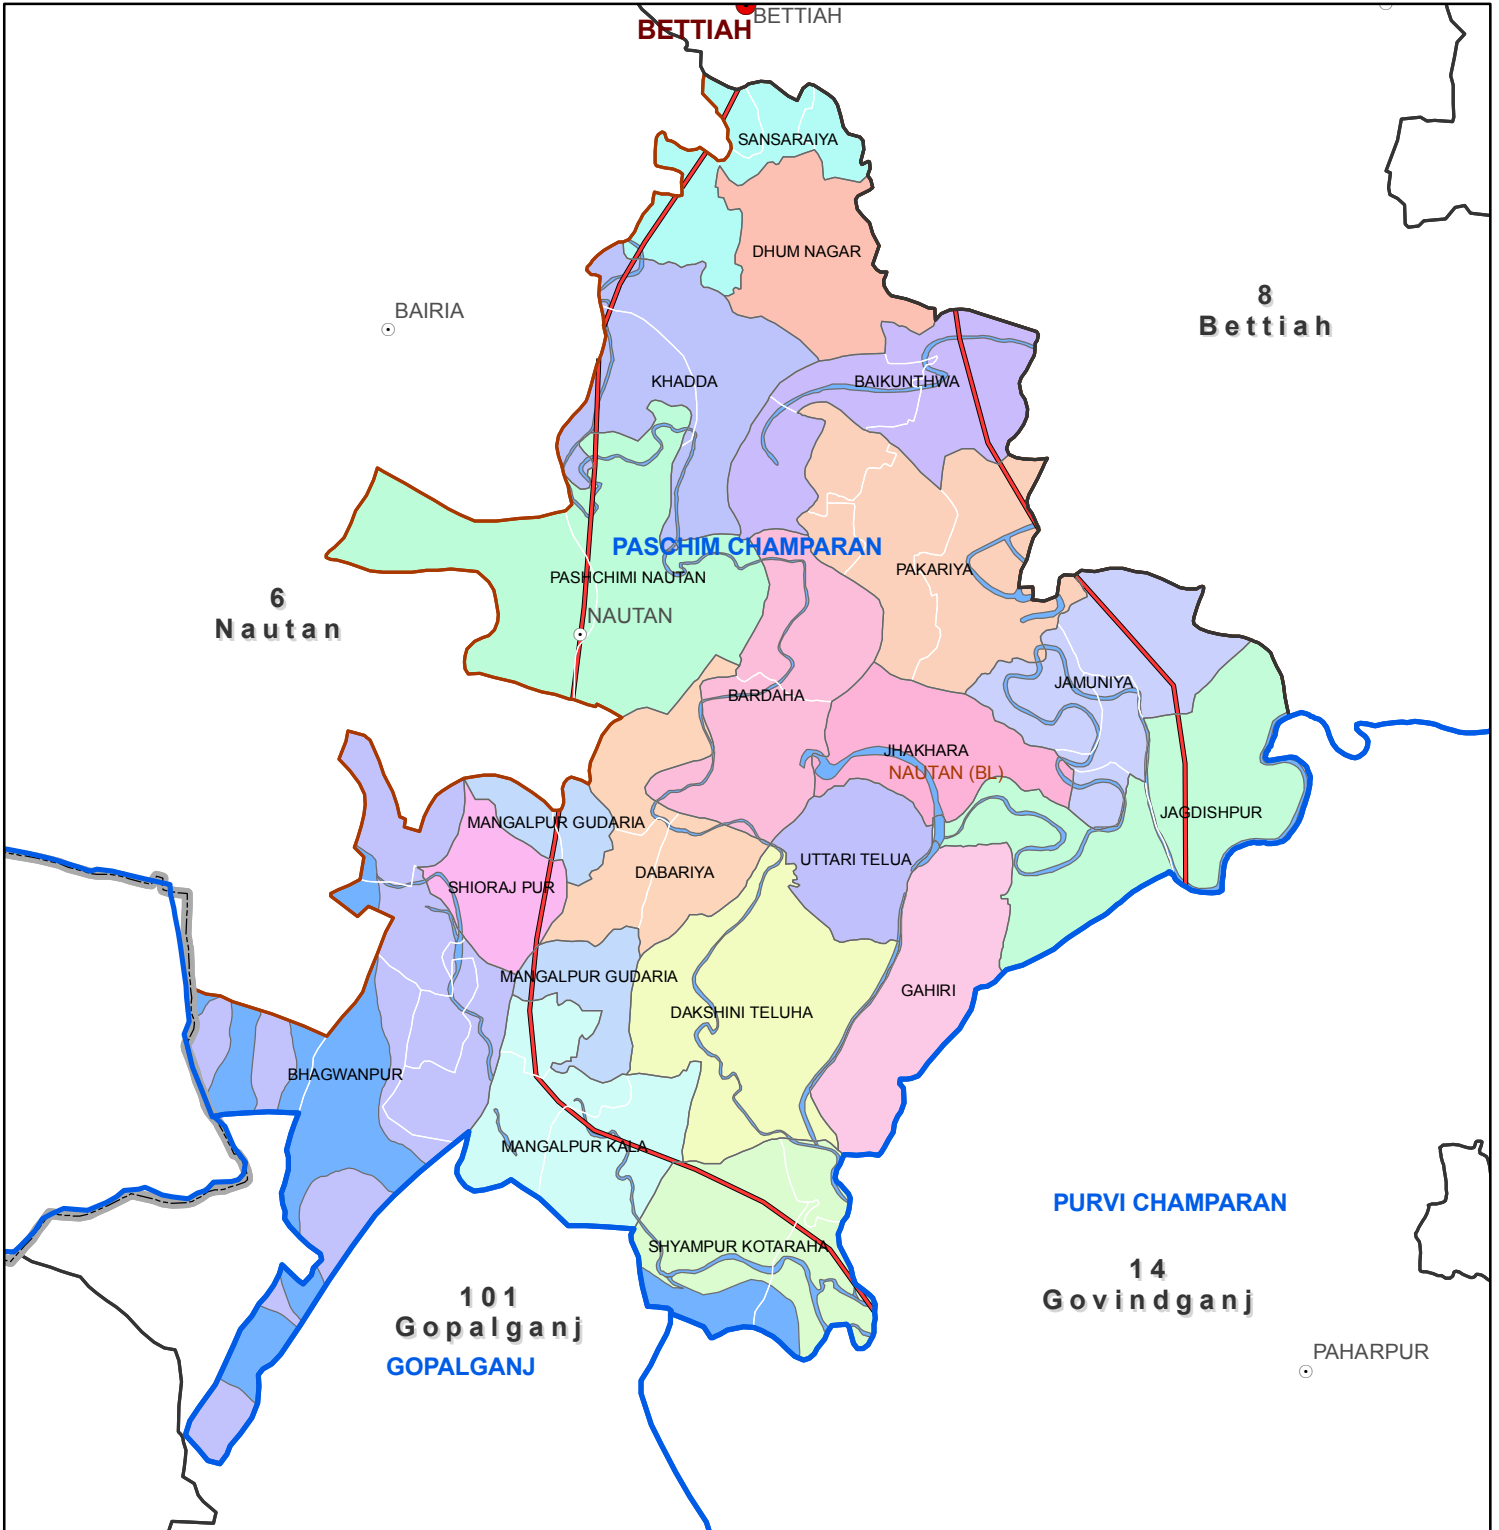

Block map  
 State : BIHAR  
 District : PACHIM CHAMPARAN  
 Block Name : NAUTAN

Map Compiled by NIC

**Legend**

District Head Quarters	AC Boundary	Railway
Sub district hqrs	Block boundary	National Highway
District Boundary	Panchayat Boundary	Other road
State Boundary	Village boundary	River