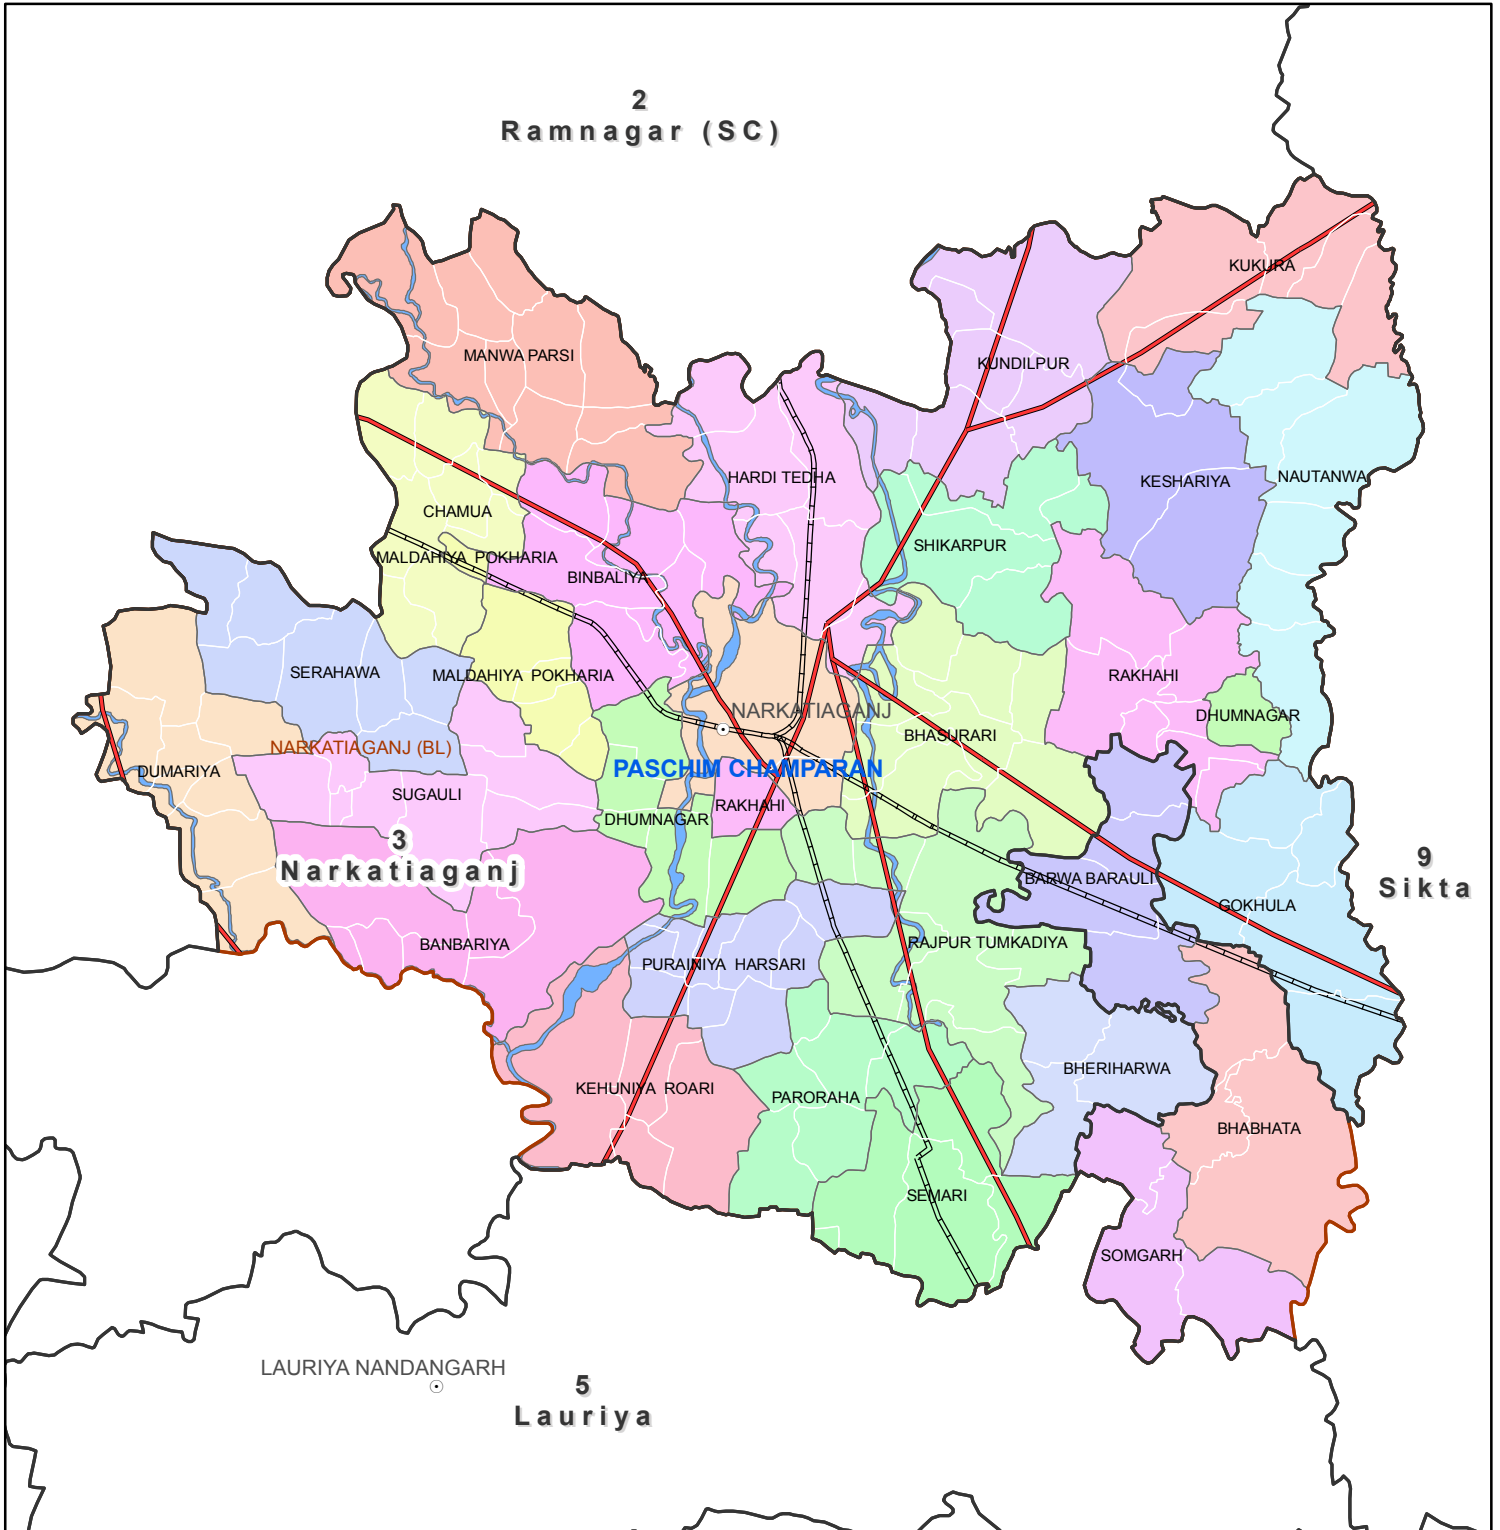

Block map

State : BIHAR

District : PACHIM CHAMPARAN

Block Name : NARKATIAGANJ

0 0.5 1 2 Kilometers

Map Compiled by NIC

Legend

- | | | |
|------------------------|--------------------|------------------|
| District Head Quarters | AC Boundary | Railway |
| Sub district hqrs | Block boundary | National Highway |
| District Boundary | Panchayat Boundary | Other road |
| State Boundary | Village boundary | River |