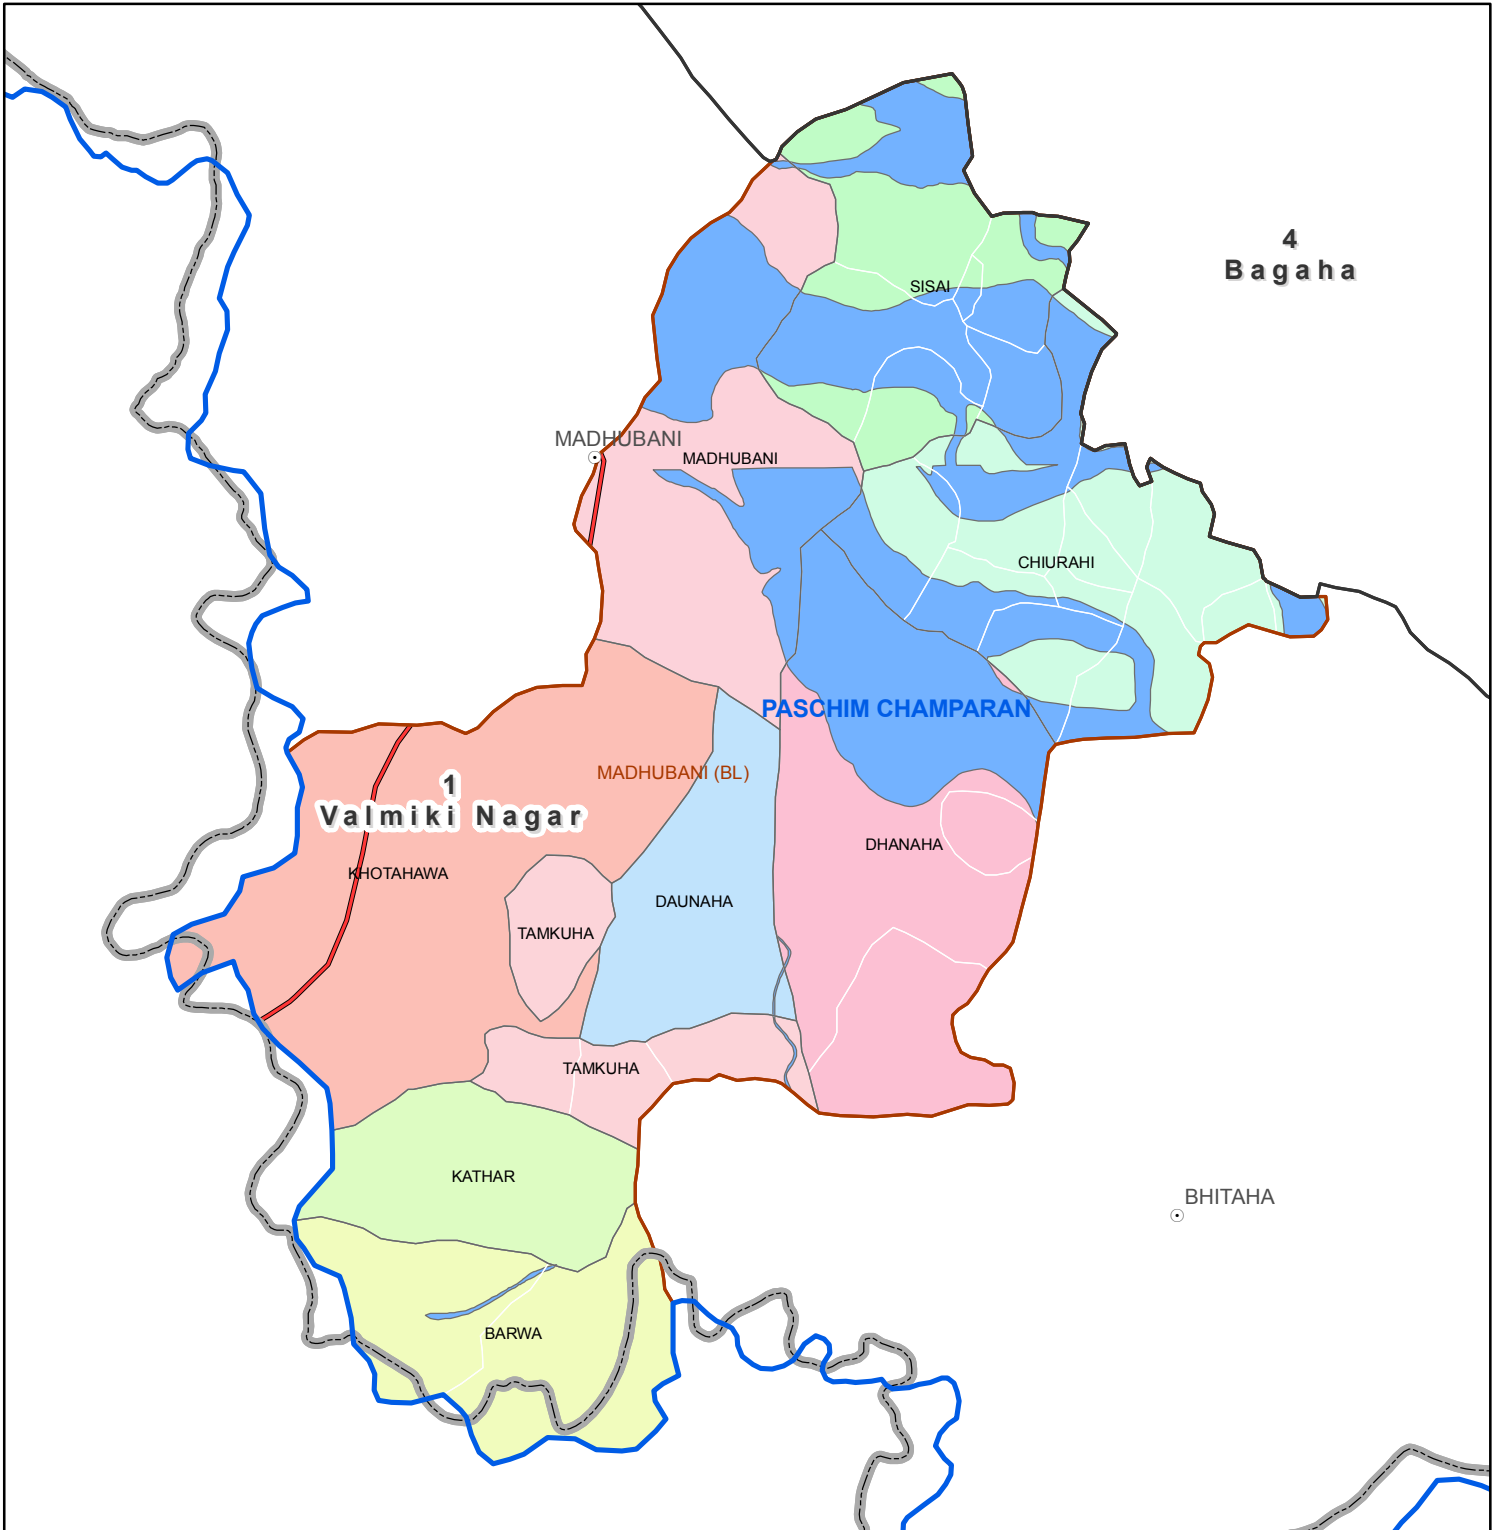

Block map  
 State : BIHAR  
 District : PACHIM CHAMPARAN  
 Block Name : MADHUBANI

Map Compiled by NIC

**Legend**

District Head Quarters	AC Boundary	Railway
Sub district hqrs	Block boundary	National Highway
District Boundary	Panchayat Boundary	Other road
State Boundary	Village boundary	River