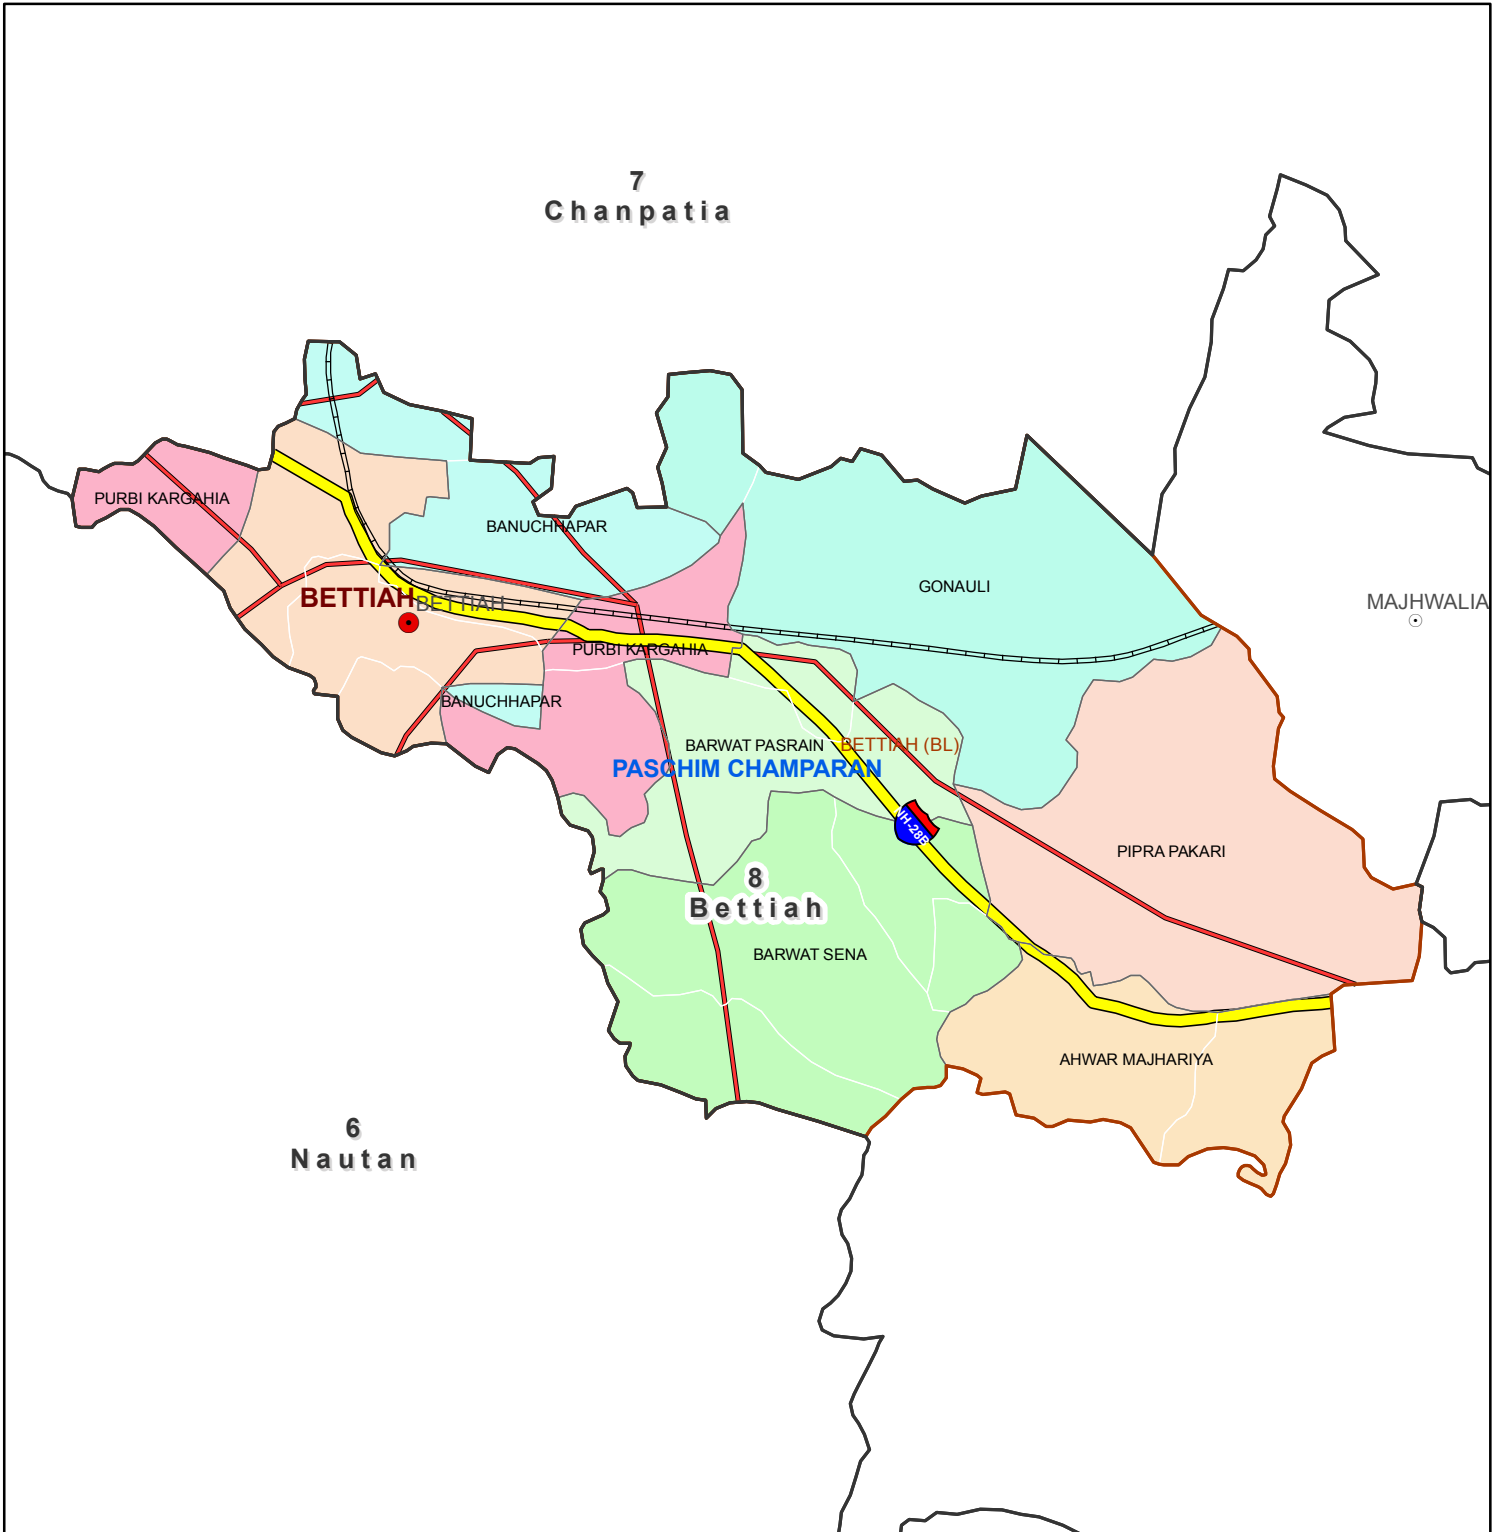

Block map  
 State : BIHAR  
 District : PACHIM CHAMPARAN  
 Block Name : BETTIAH

Map Compiled by NIC

**Legend**

District Head Quarters	AC Boundary	Railway
Sub district hqrs	Block boundary	National Highway
District Boundary	Panchayat Boundary	Other road
State Boundary	Village boundary	River