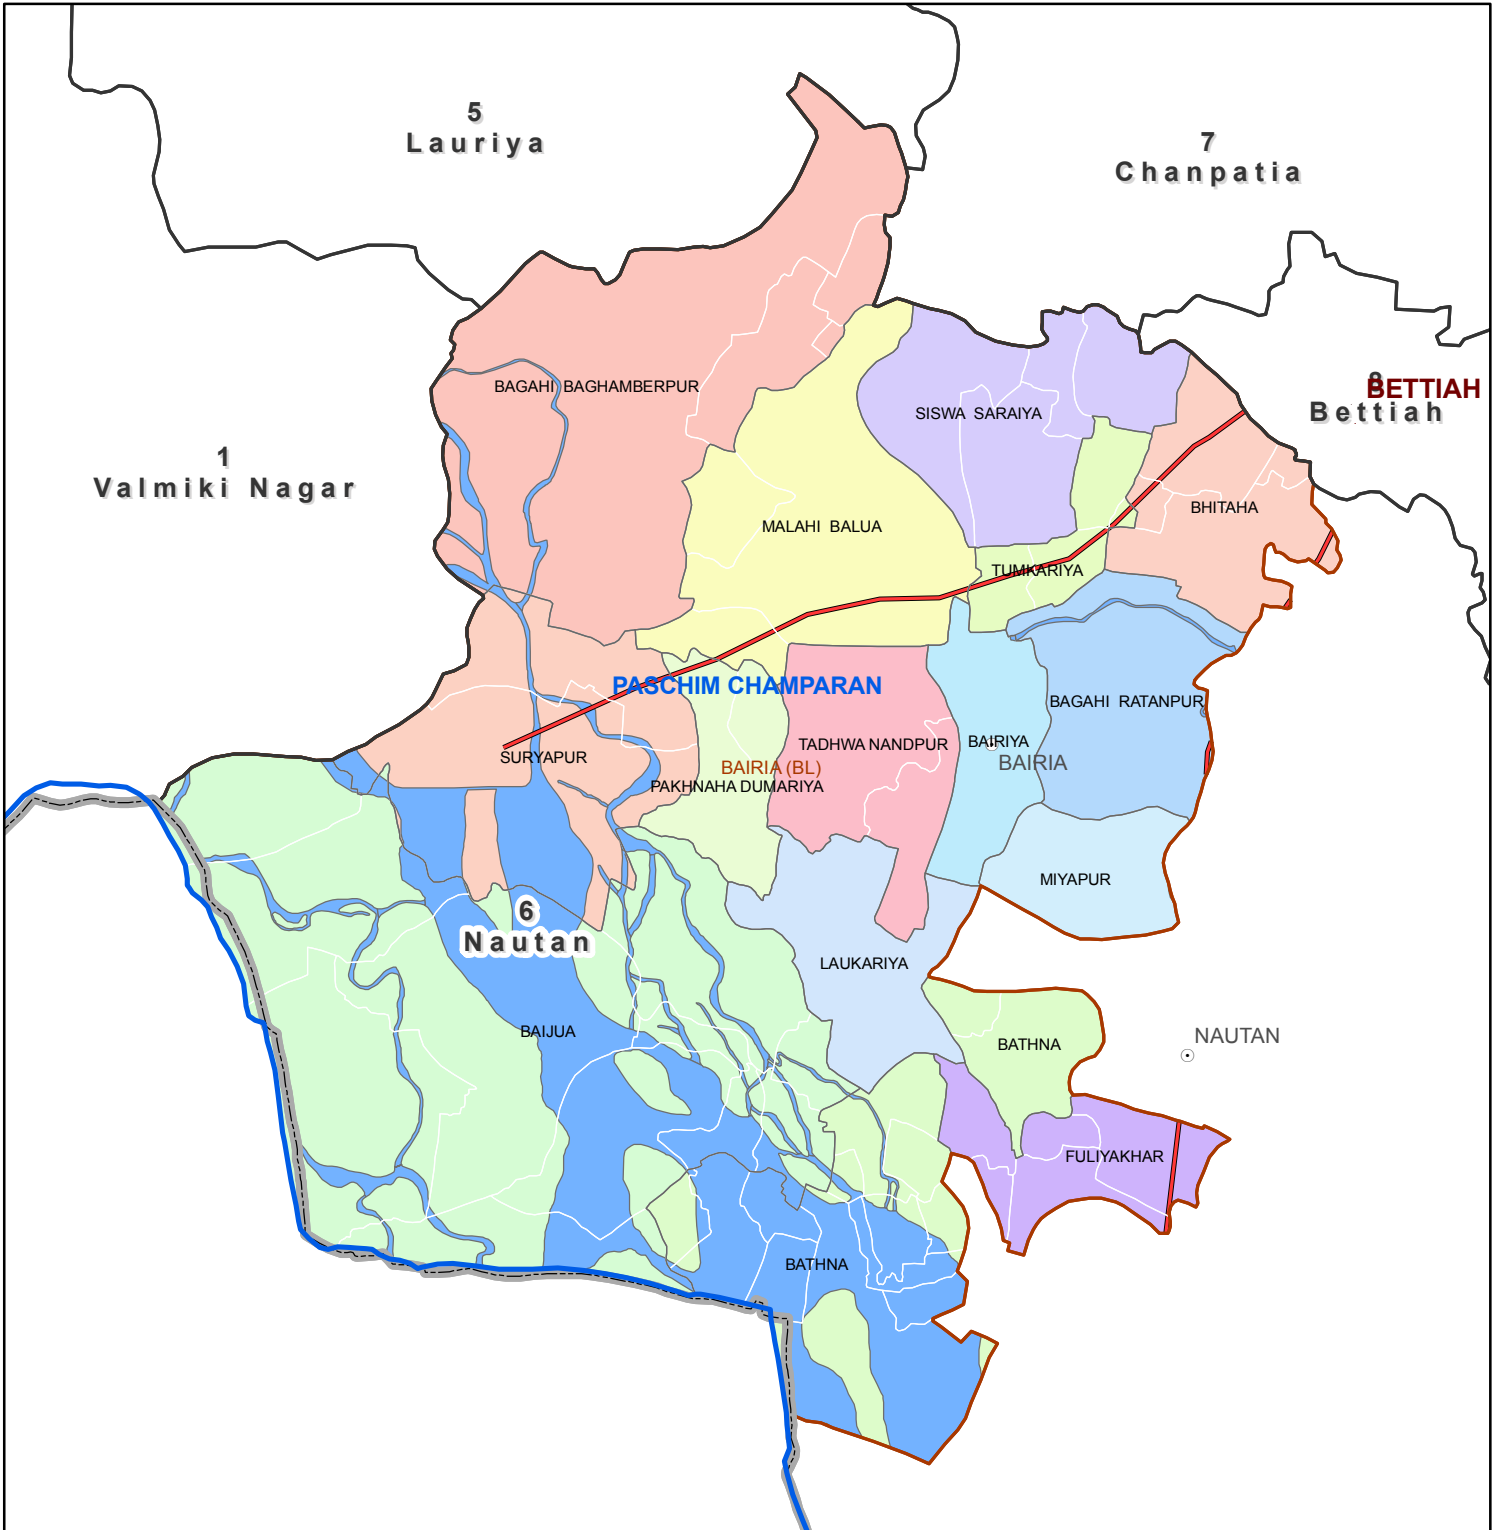

Block map
 State : BIHAR
 District : PACHIM CHAMPARAN
 Block Name : BAIRIA

Map Compiled by NIC

Legend

District Head Quarters	AC Boundary	Railway
Sub district hqrs	Block boundary	National Highway
District Boundary	Panchayat Boundary	Other road
State Boundary	Village boundary	River