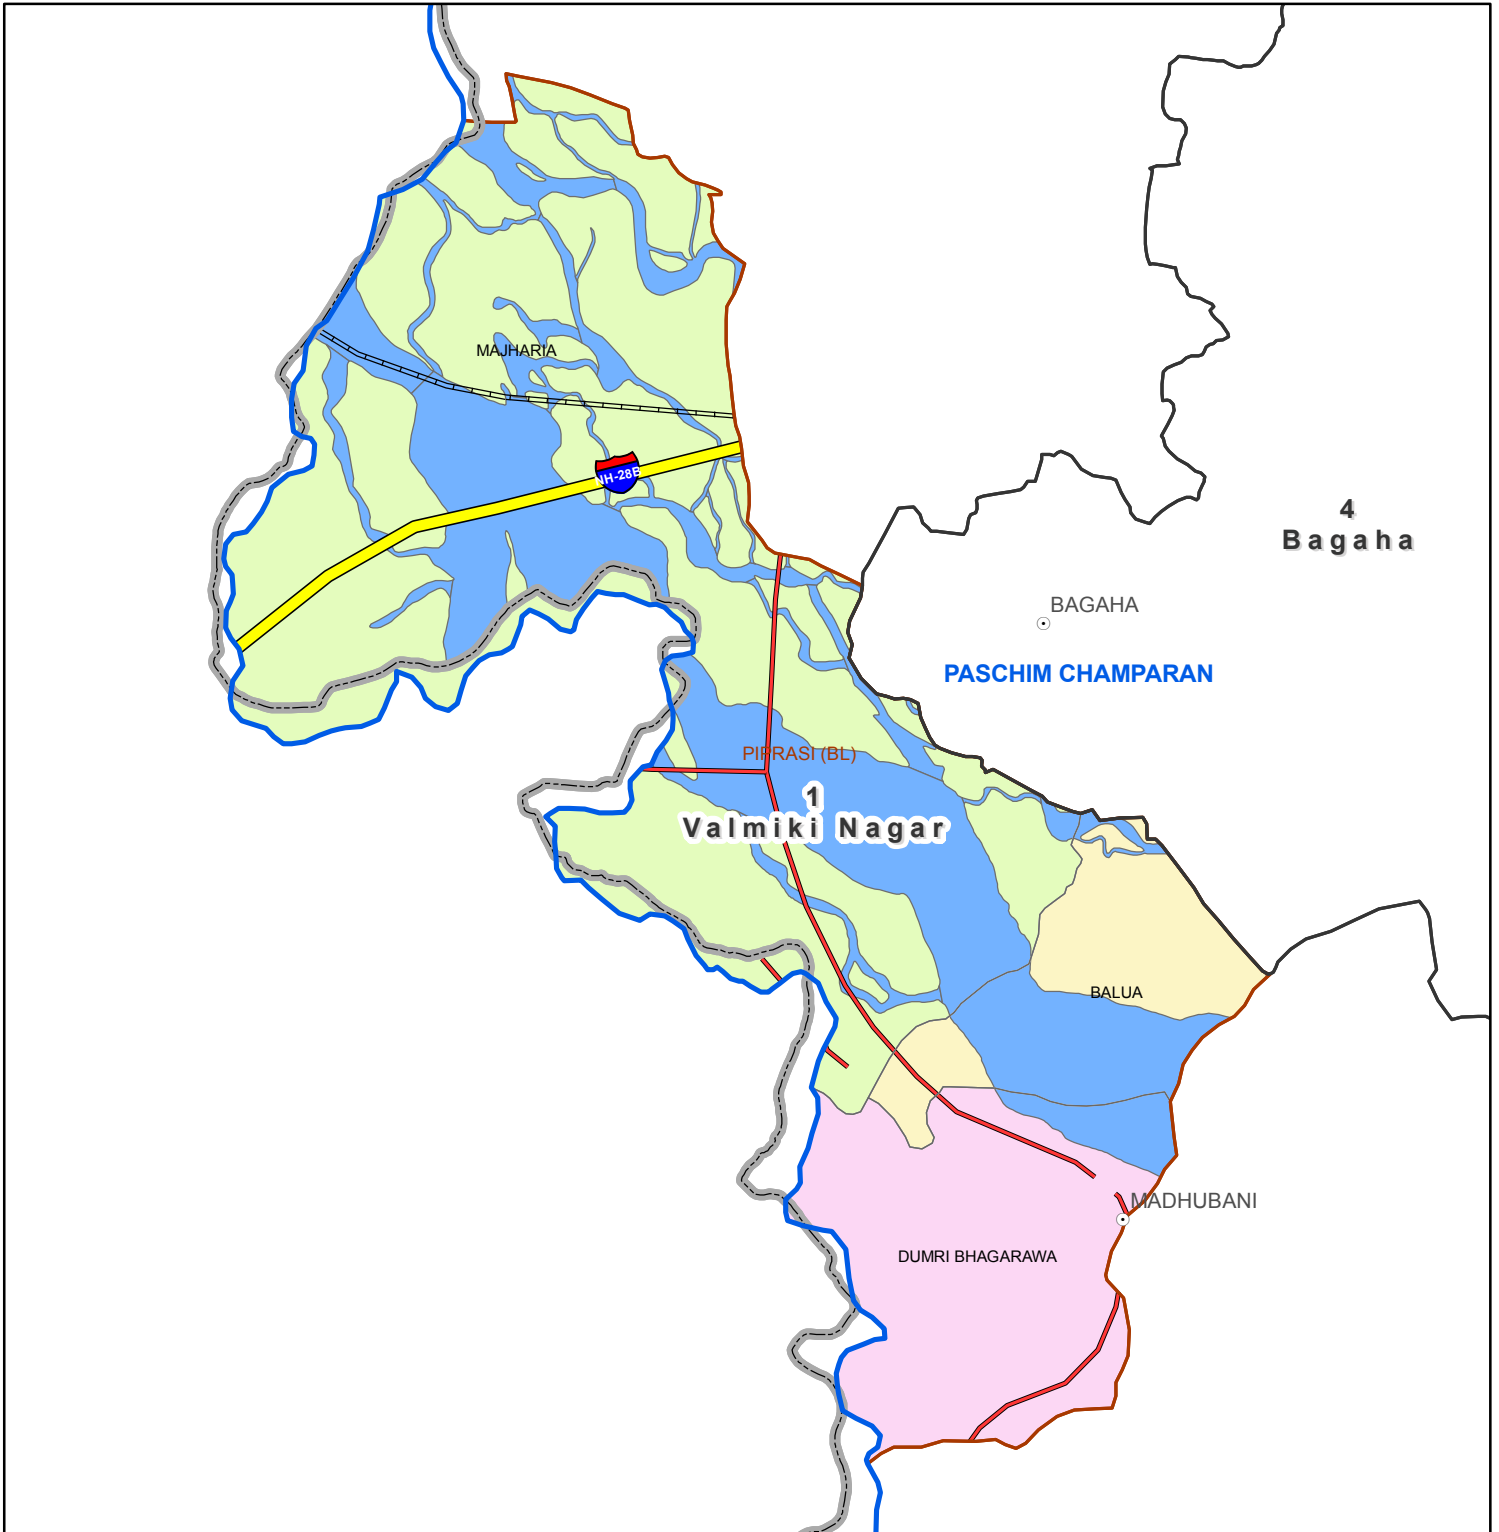

Block map
 State : BIHAR
 District : PACHIM CHAMPARAN
 Block Name : PIPRASI

0 0.5 1 2
 Kilometers

Map Compiled by NIC

Legend

District Head Quarters	AC Boundary	Railway
Sub district hqrs	Block boundary	National Highway
District Boundary	Panchayat Boundary	Other road
State Boundary	Village boundary	River