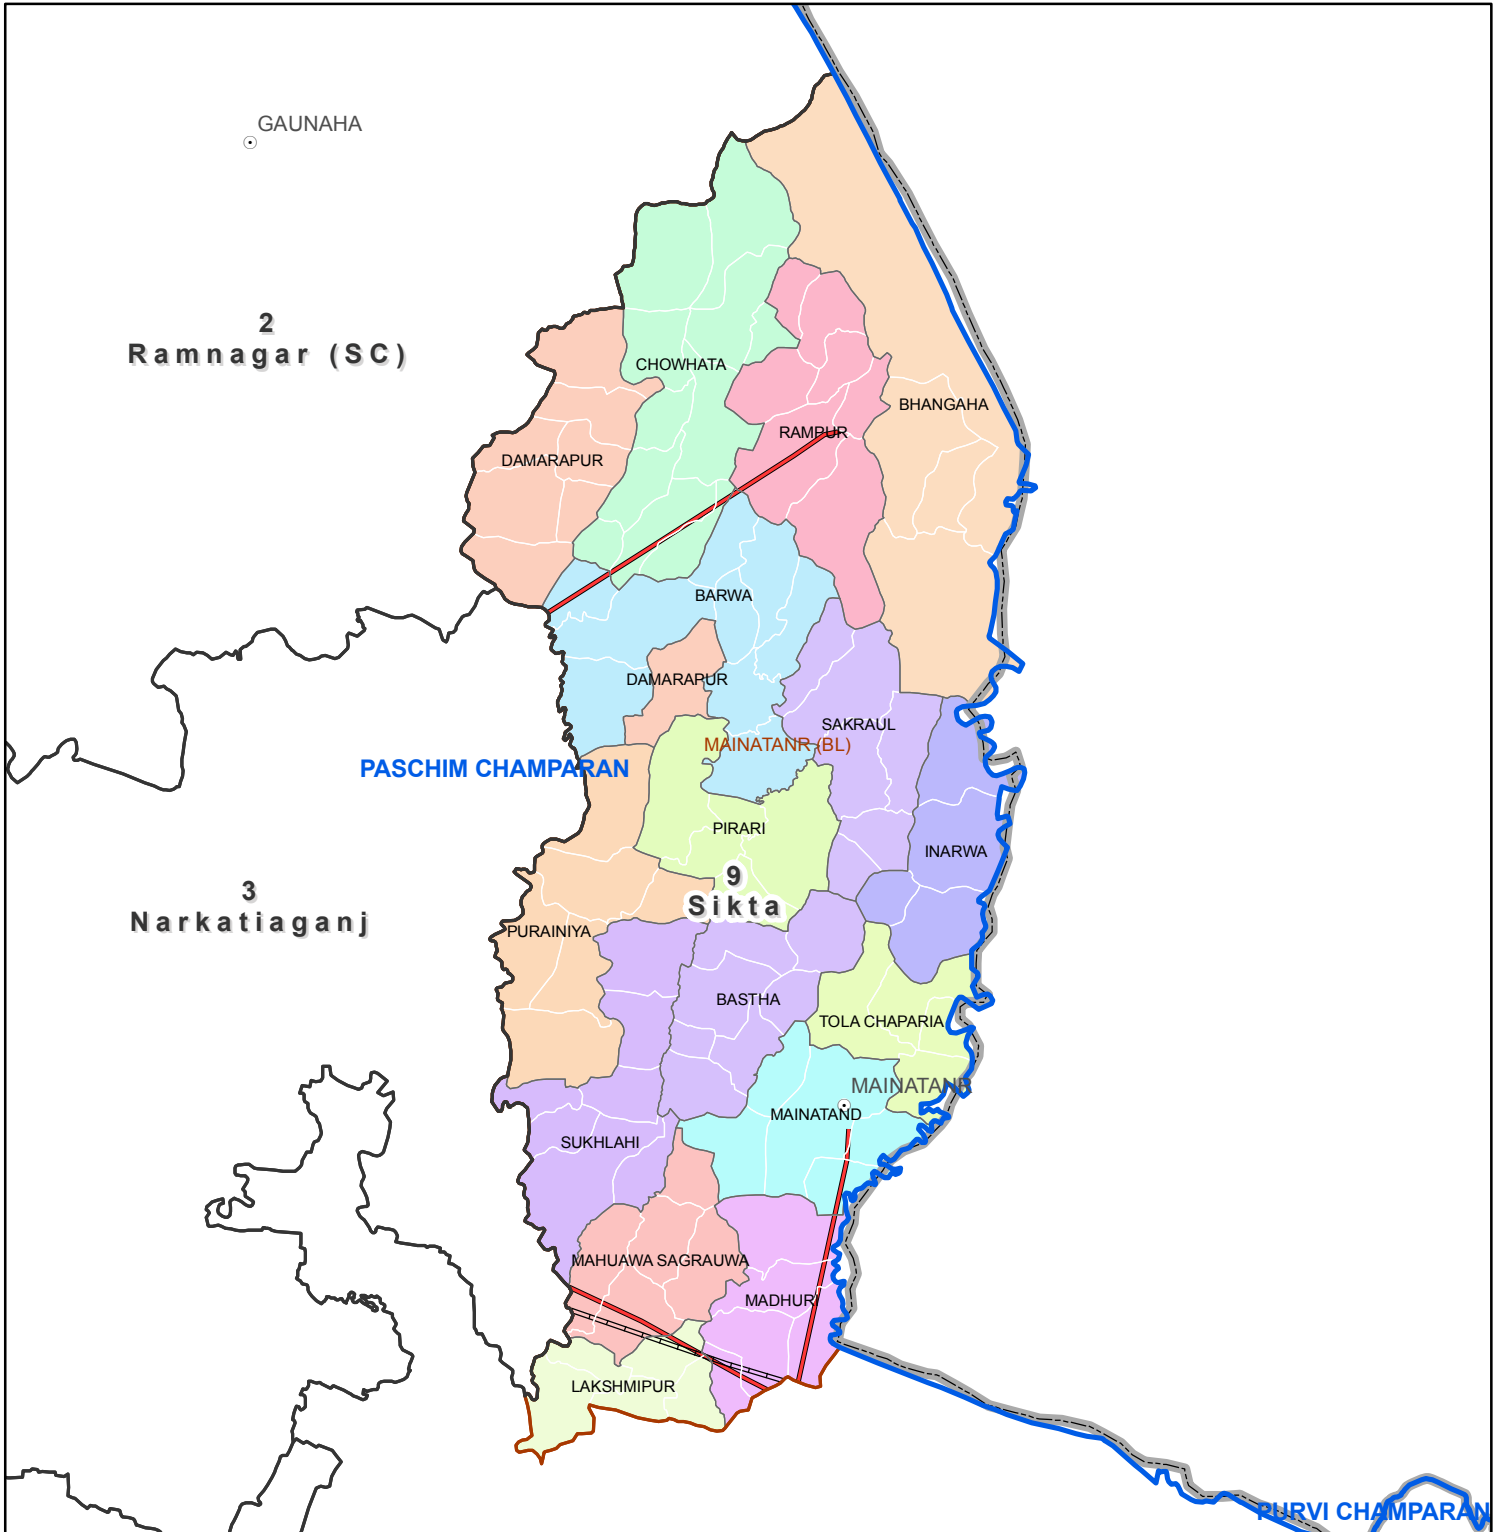

Block map
 State : BIHAR
 District : PACHIM CHAMPARAN
 Block Name : MAINATANR

0 0.5 1 2
 Kilometers

Map Compiled by NIC

Legend

- | | | |
|------------------------|--------------------|------------------|
| District Head Quarters | AC Boundary | Railway |
| Sub district hqrs | Block boundary | National Highway |
| District Boundary | Panchayat Boundary | Other road |
| State Boundary | Village boundary | River |