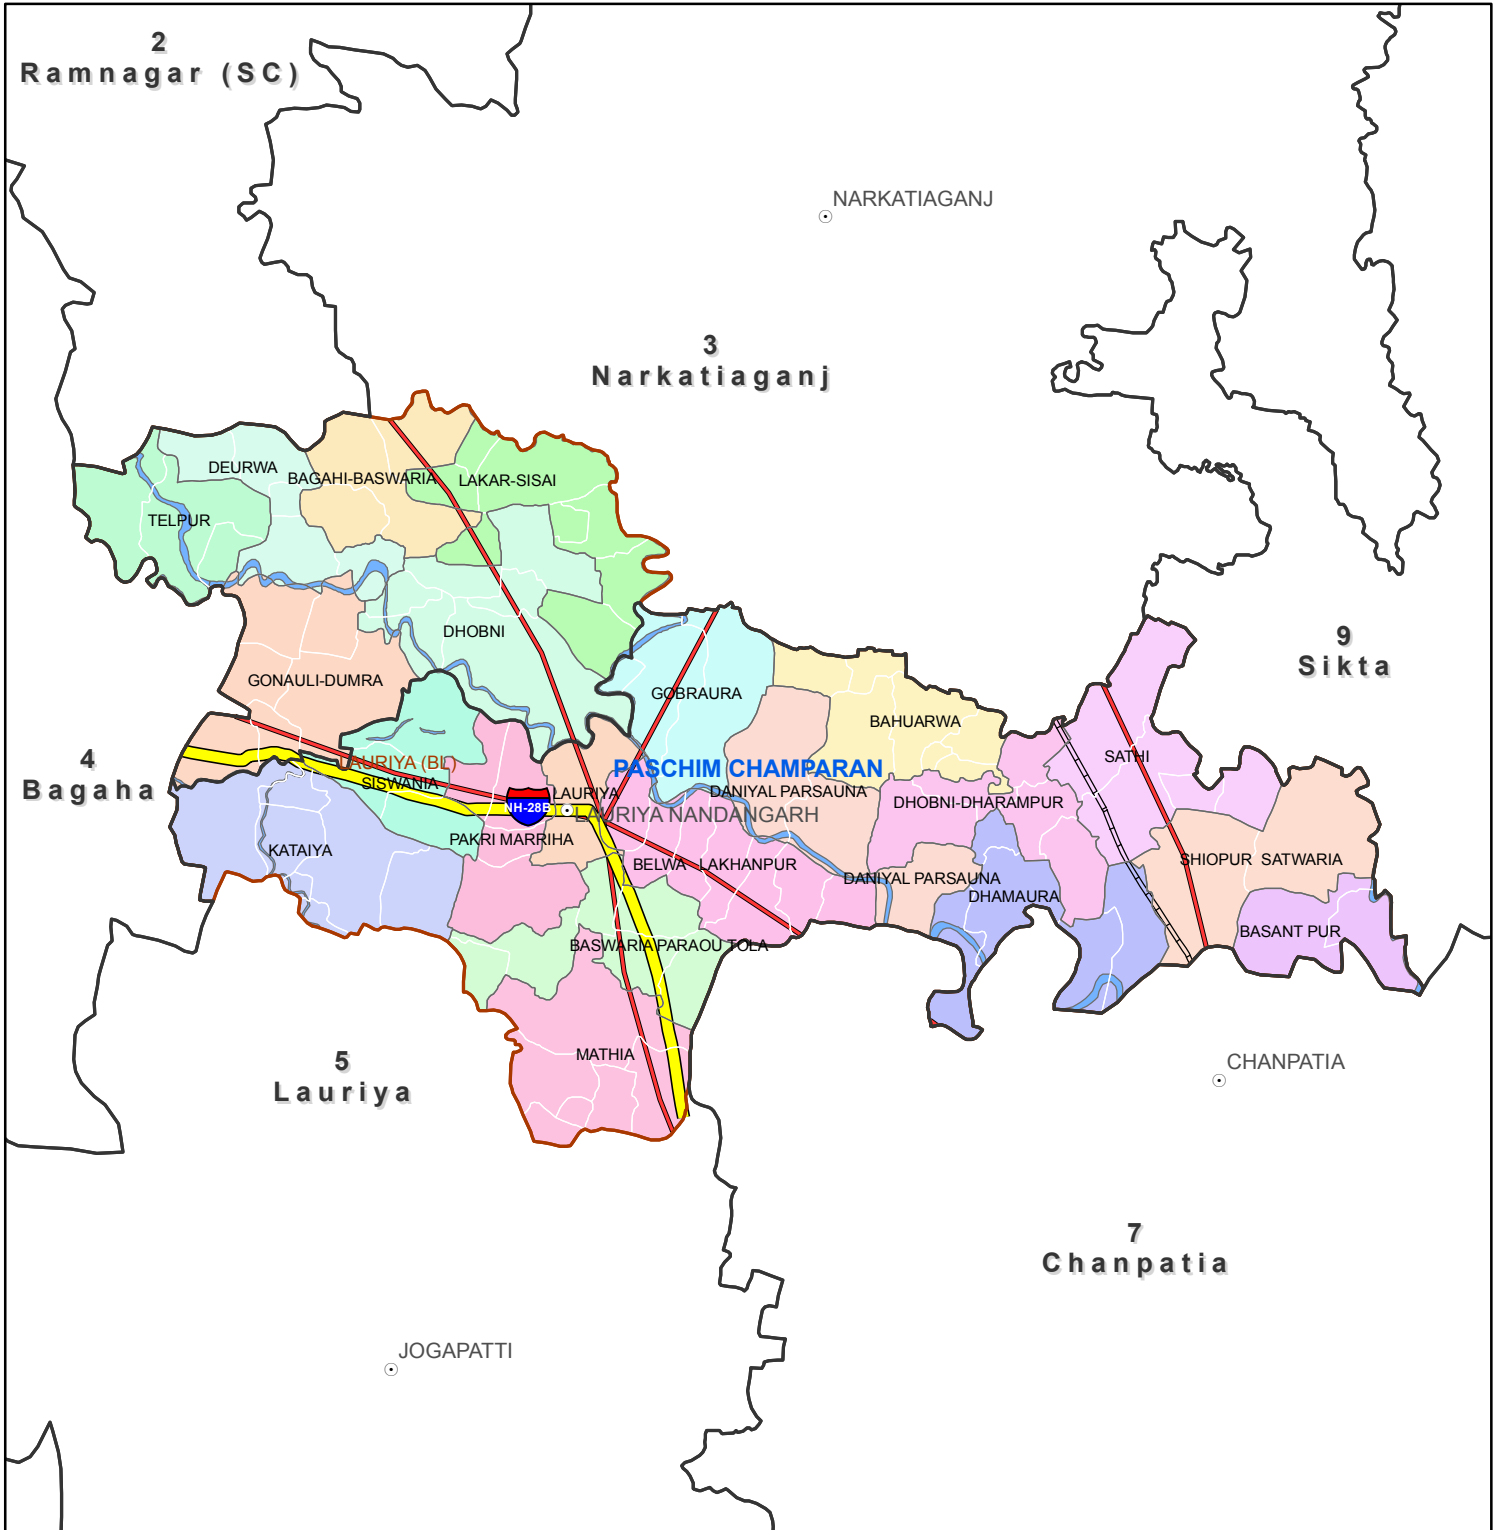

Block map
 State : BIHAR
 District : PACHIM CHAMPARAN
 Block Name : LAURIYA

0 0.5 1 2
 Kilometers

Map Compiled by NIC

Legend

- | | | |
|------------------------|--------------------|------------------|
| District Head Quarters | AC Boundary | Railway |
| Sub district hqrs | Block boundary | National Highway |
| District Boundary | Panchayat Boundary | Other road |
| State Boundary | Village boundary | River |