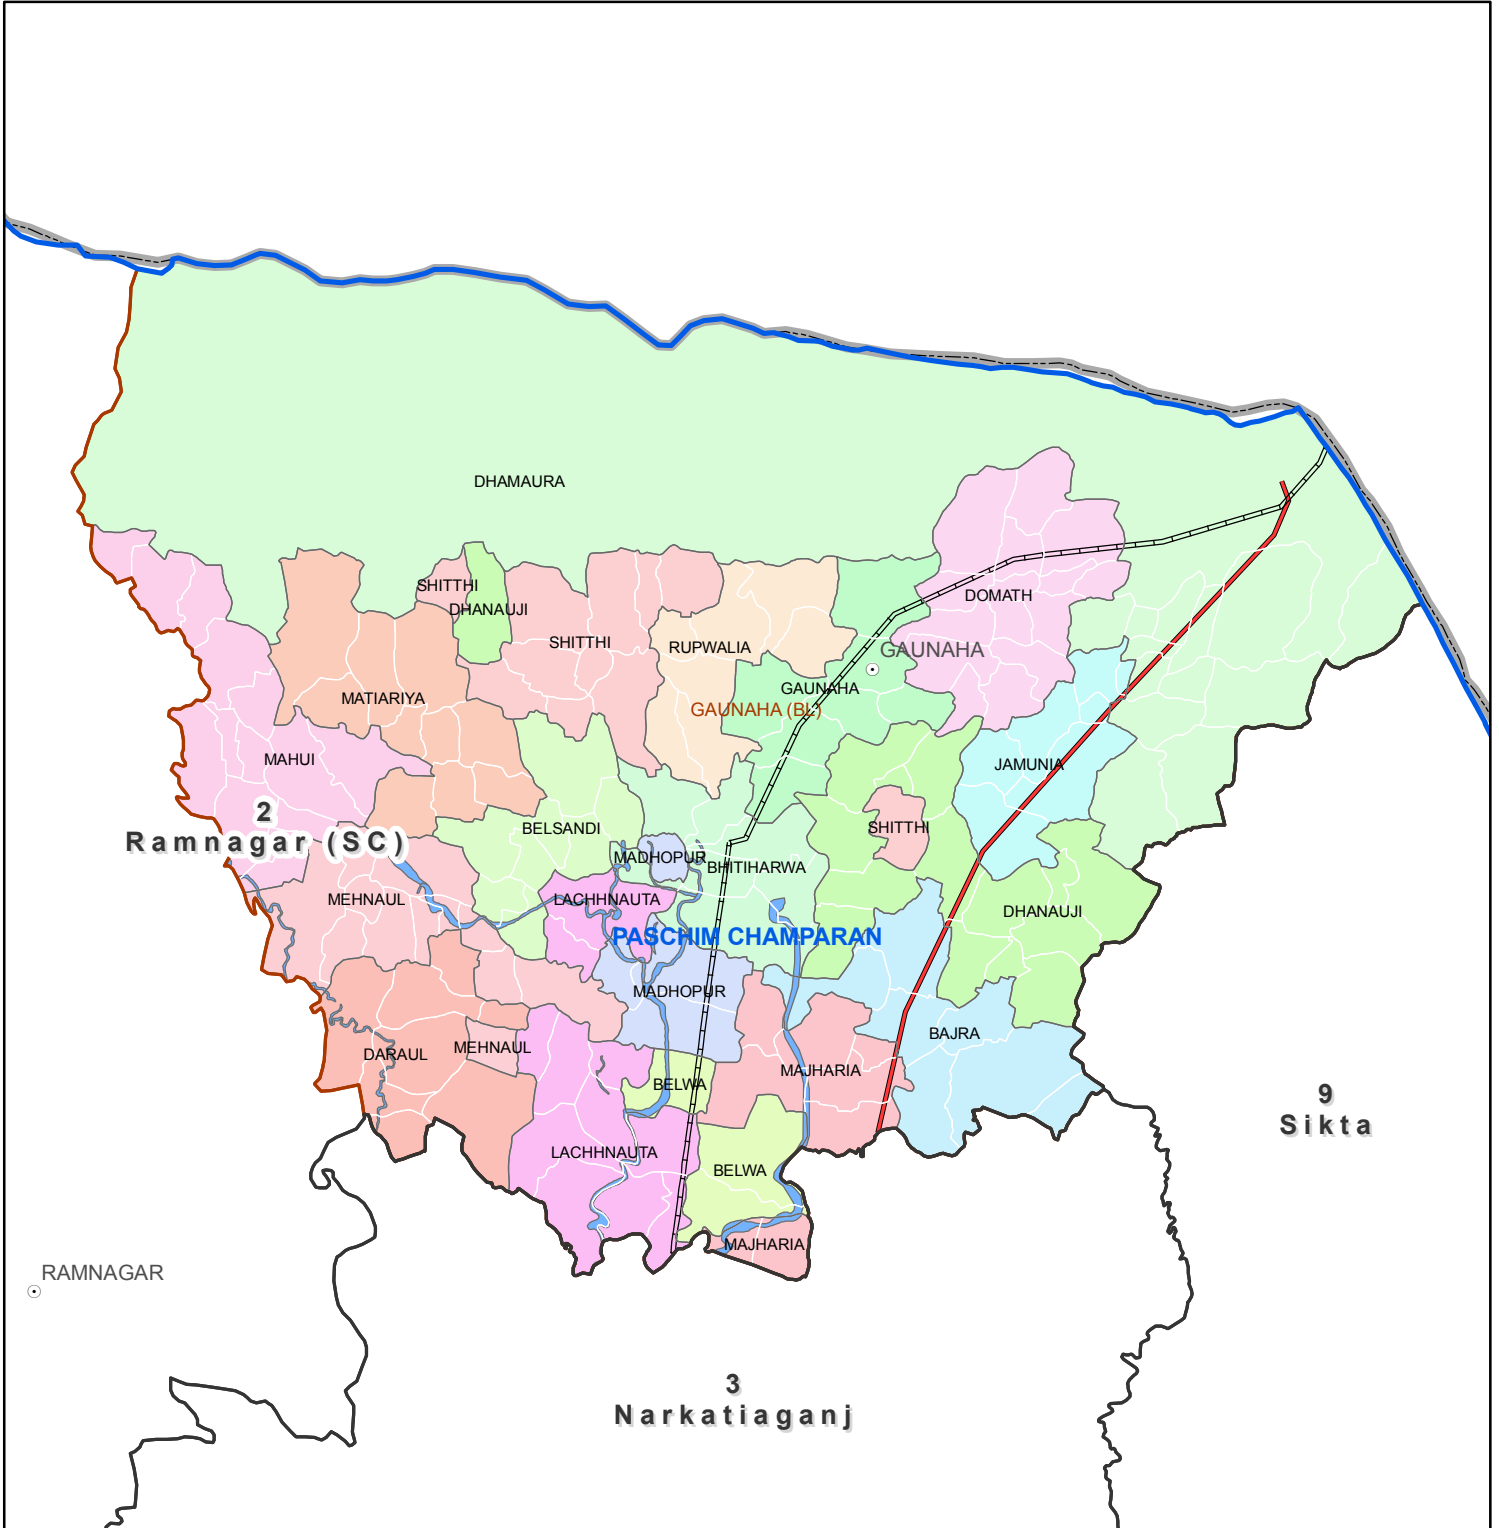

Block map

State : BIHAR

District : PACHIM CHAMPARAN

Block Name : GAUNAHA

0 0.5 1 2
Kilometers

Map Compiled by NIC

Legend

- | | | |
|------------------------|--------------------|------------------|
| District Head Quarters | AC Boundary | Railway |
| Sub district hqrs | Block boundary | National Highway |
| District Boundary | Panchayat Boundary | Other road |
| State Boundary | Village boundary | River |