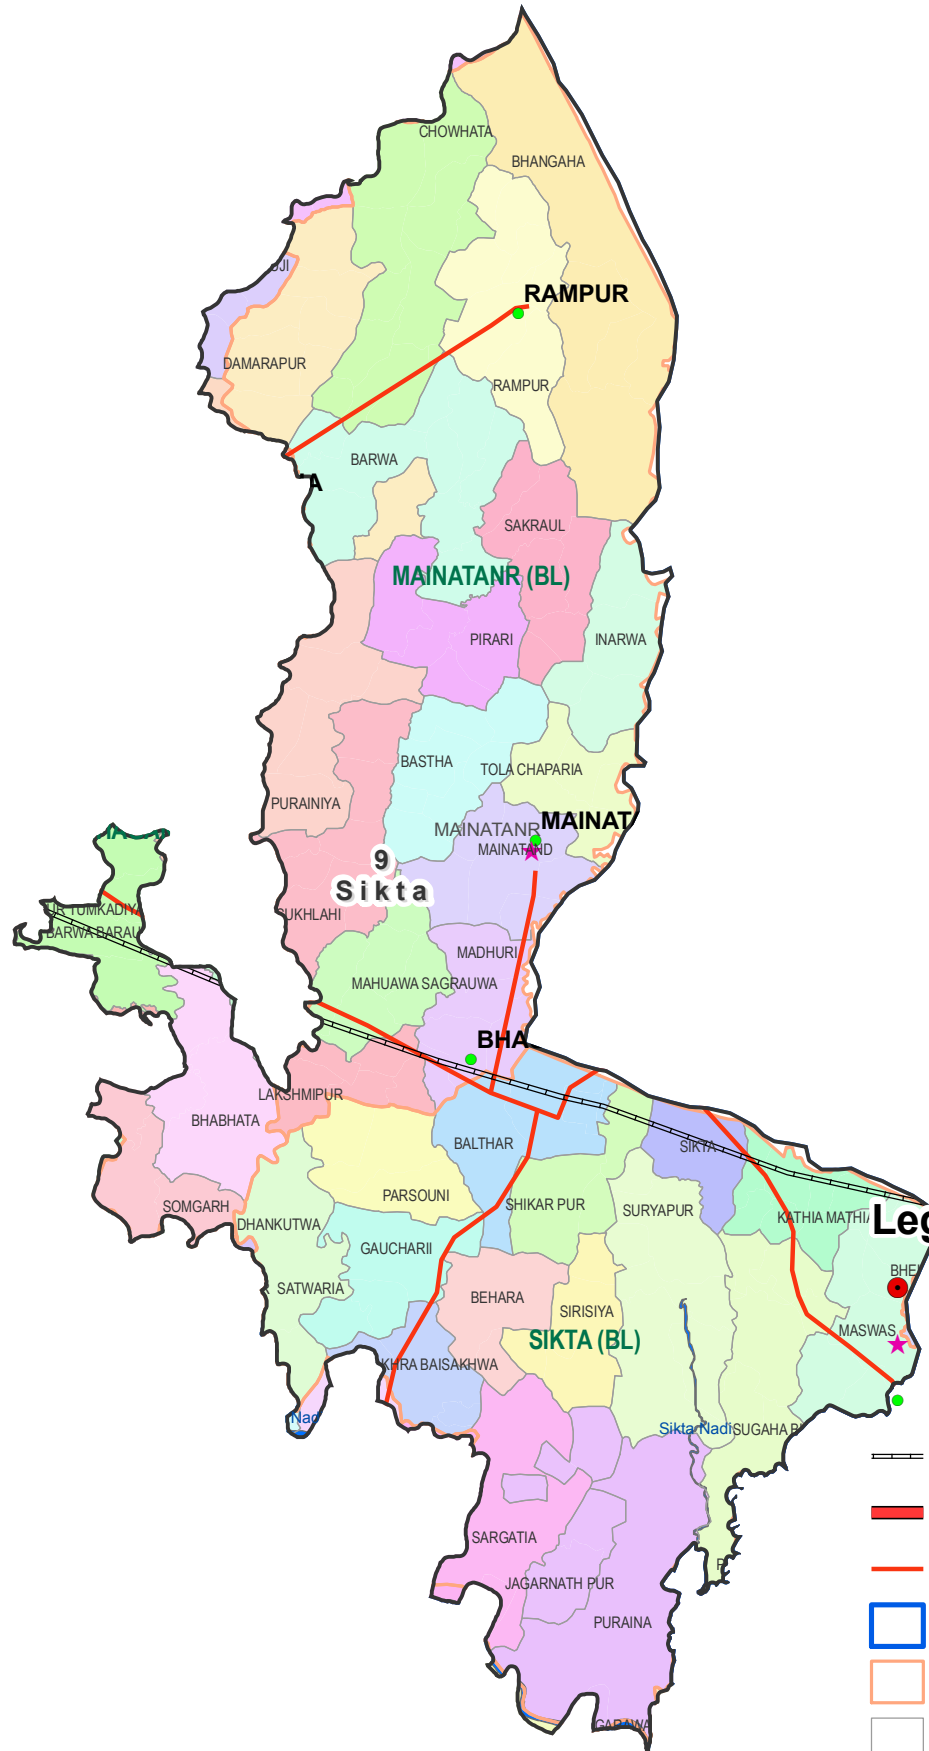

Assembly Constituency map
State : BIHAR
District : PASCHIM CHAMPARAN
AC Name : 9 - Sikta

- Legend**
- District Head Quarters
 - ★ Sub district hqs
 - Major towns
 - Railways
 - National Highways
 - Other roads
 - District Boundary
 - Block Boundary
 - Panchayat Boundary
 - River