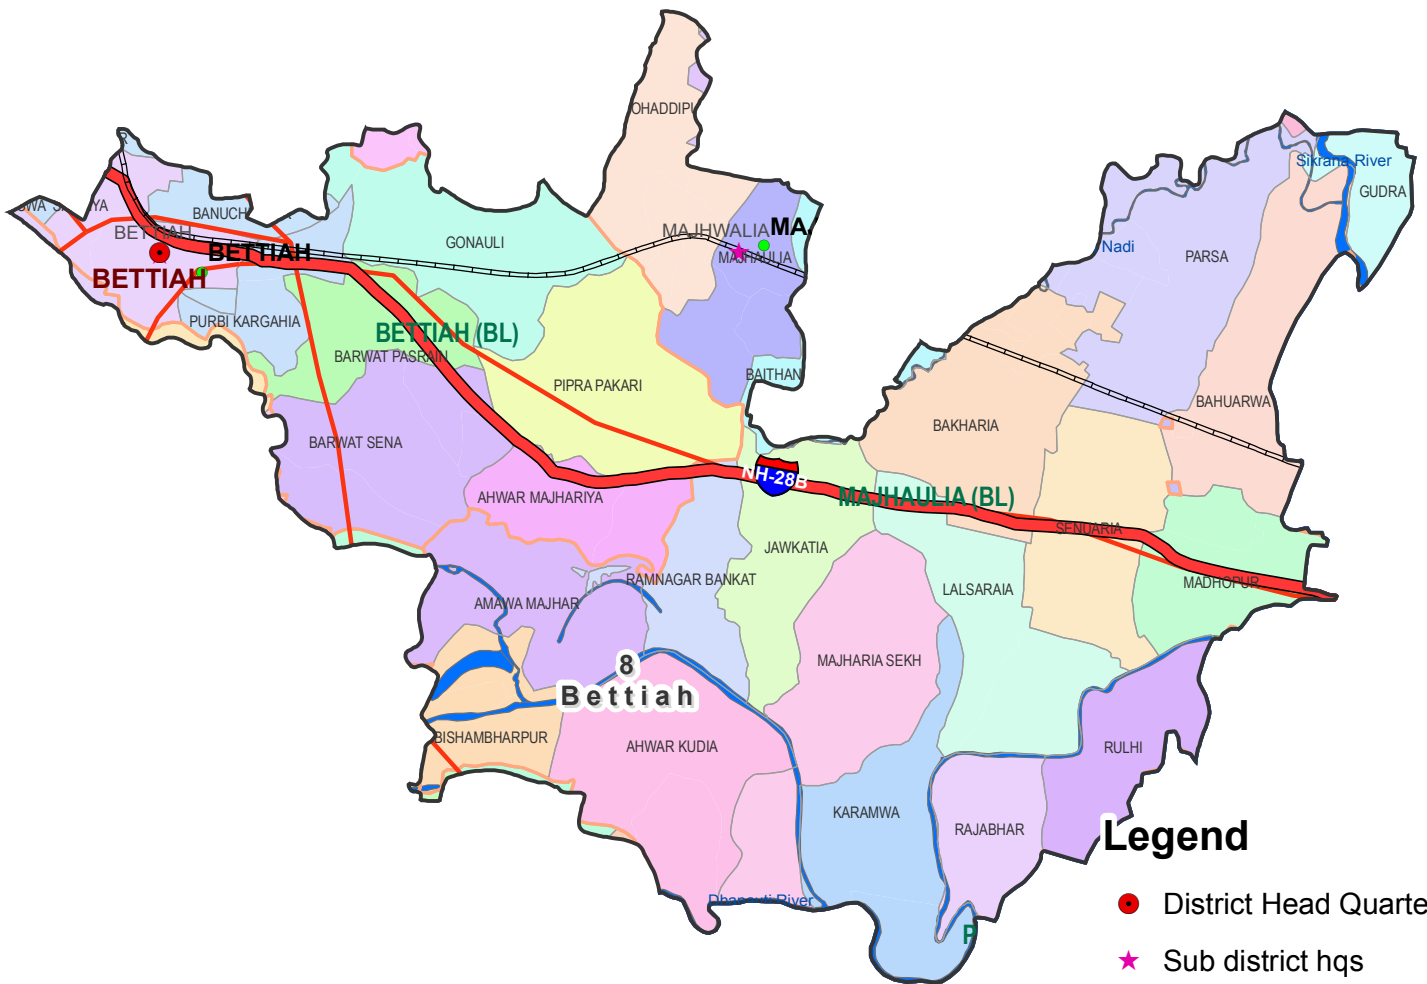

Assembly Constituency map
State : BIHAR
District : PASCHIM CHAMPARAN
AC Name : 8 - Bettiah

- Legend**
- District Head Quarters
 - ★ Sub district hqs
 - Major towns
 - Railways
 - ▬ National Highways
 - ▬ Other roads
 - District Boundary
 - Block Boundary
 - Panchayat Boundary
 - ▬ River